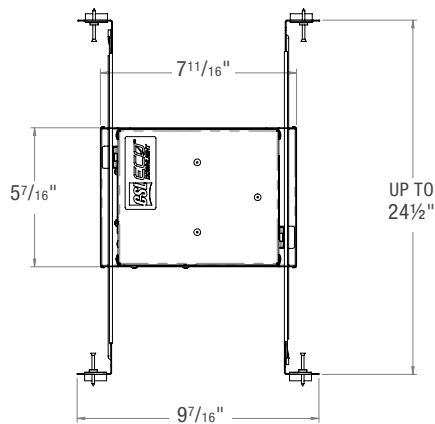

**ECO 1"
SHALLOW PLENUM**

PROJECT: _____

TYPE: _____

NOTE: _____

SPEC-00271 NEW ECO, 1" SP, V-1.0, UPDATED 07/11/2022

ED1SNIC

HOUSING AND LIGHT ENGINE LINE DRAWINGS

ED1SNIC
ECO 1" SHALLOW PLENUM