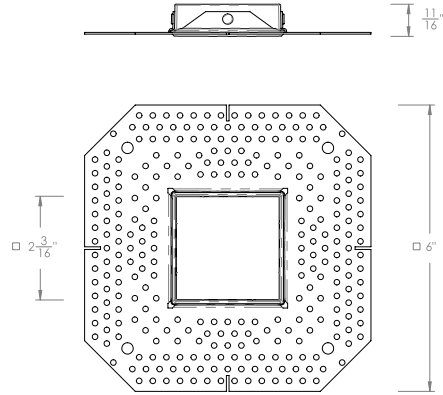

ED1-R-TL
Round Trimless Mudplate

ED1-S-TL
Square Trimless Mudplate

ED1-R-FMA
Round Flush Mount Adapter

ED1-S-FMA
Square Flush Mount Adapter

ED1-TC1
Thick Ceiling Adapter
for ceilings 11/16" to 11/4"

ED1-TC2
Thick Ceiling Adapter
for ceilings 1 5/16" to 2"