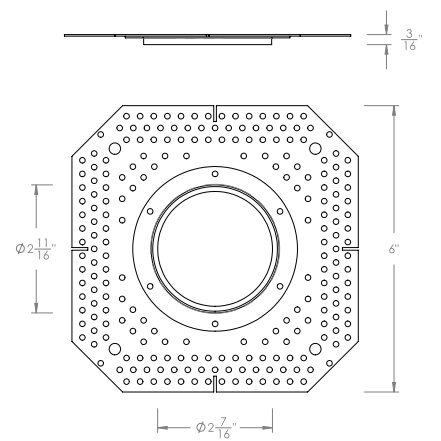

ED1-R-TL
Round Trimless Mudplate

ED1-S-TL
Square Trimless Mudplate

ED1-R-FMA
Round Flush Mount Adapter

ED1-S-FMA
Square Flush Mount Adapter

ED1-TC1
Thick Ceiling Adapter
for ceilings 11/16" to 11/4"

ED1-TC2
Thick Ceiling Adapter
for ceilings 1 5/16" to 2"