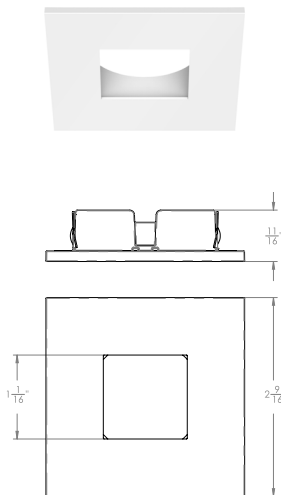

ED1-RWL
Round Wet Location

ED1-SST
Square Standard

ED1-STL
Square Trimless

Must order associated Mudplate from Trim Accessories.
Trimless Style for use with AIC, ANC, and SNIC models only.

ED1-SWL
Square Wet Location