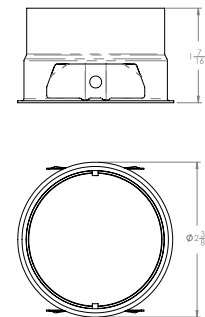

ED1-R-TL
Round Trimless Mudplate

ED1-S-TL
Square Trimless Mudplate

ED1-R-FMA
Round Flush Mount Adapter

ED1-S-FMA
Square Flush Mount Adapter

ED1-TC1
Thick Ceiling Adapter
for ceilings 11/16" to 11/4"

ED1-TC2
Thick Ceiling Adapter
for ceilings 1 5/16" to 2"