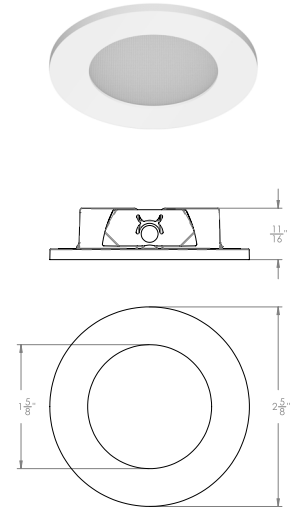

NOTE: _____

SPEC-00271 NEW ECO, 1" SP, V-1.0, UPDATED 07/11/2022

ED1SNIC

TRIM STYLES

ED1-RST
Round Standard

ED1-RTL
Round Trimless

Must order associated Mudplate from Trim Accessories.
Trimless Style for use with AIC, ANC, and SNIC models only.

ED1-RWL
Round Wet Location

ED1-SST
Square Standard

ED1-STL
Square Trimless

Must order associated Mudplate from Trim Accessories.
Trimless Style for use with AIC, ANC, and SNIC models only.

ED1-SWL
Square Wet Location