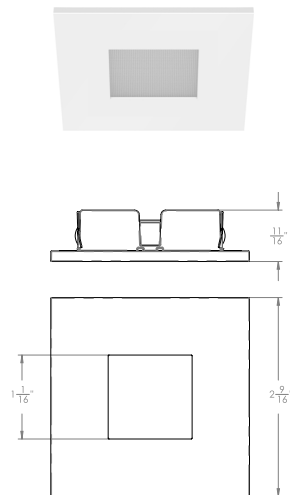

ED1-RWL
Round Wet Location

ED1-SST
Square Standard

ED1-STL
Square Trimless

Must order associated Mudplate from Trim Accessories.
Trimless Style for use with AIC, ANC, and SNIC models only.

ED1-SWL
Square Wet Location