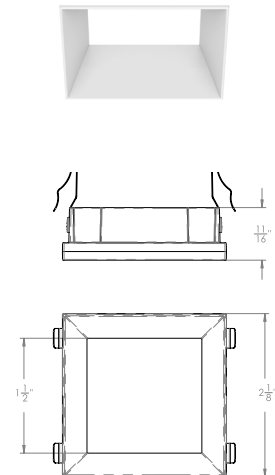

ED1-RWL
Round Wet Location

ED1-SST
Square Standard

ED1-STL
Square Trimless

Must order associated Mudplate from Trim Accessories.
Trimless Style for use with AIC, ANC, and SNIC models only.

ED1-SWL
Square Wet Location