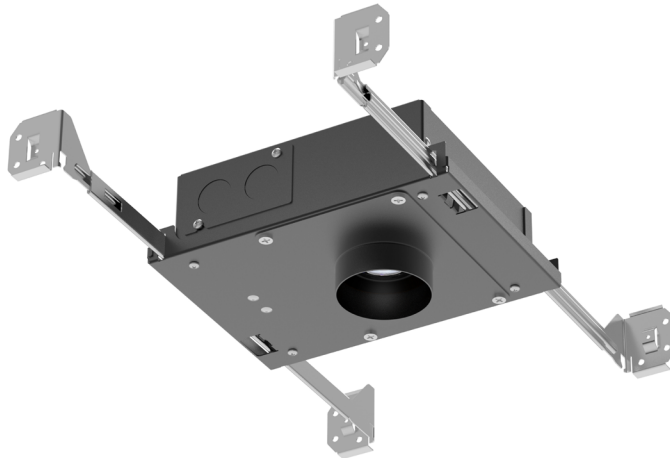

**ECO 1"
SHALLOW PLENUM**

PROJECT: _____

TYPE: _____

NOTE: _____

SPEC-00271 NEW ECO, 1" SP, V-1.0, UPDATED 07/11/2022

ED1SNIC

HOUSING AND LIGHT ENGINE LINE DRAWINGS

ED1SNIC
ECO 1" SHALLOW PLENUM