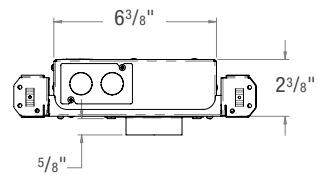

HOUSING AND LIGHT ENGINE LINE DRAWINGS

ED1SNIC
ECO 1" SHALLOW PLENUM