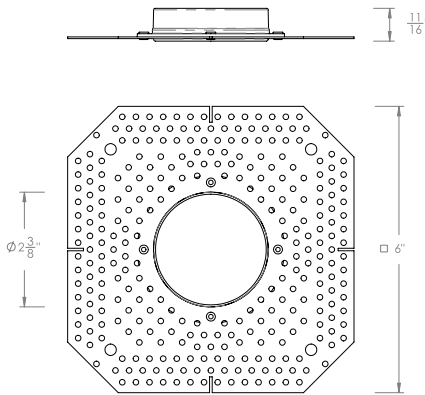

ED1-R-TL
Round Trimless Mudplate

ED1-S-TL
Square Trimless Mudplate

ED1-R-FMA
Round Flush Mount Adapter

ED1-S-FMA
Square Flush Mount Adapter

ED1-TC1
Thick Ceiling Adapter
for ceilings 11/16" to 11/4"

ED1-TC2
Thick Ceiling Adapter
for ceilings 1 5/16" to 2"