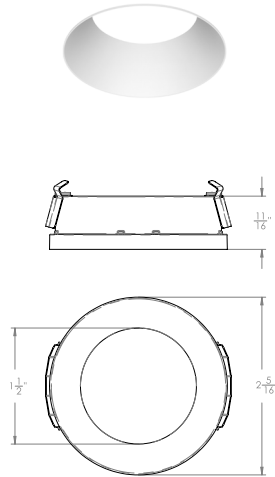

NOTE: _____

SPEC-00271 NEW ECO, 1" SP, V-1.0, UPDATED 07/11/2022

ED1SNIC

TRIM STYLES

ED1-RST
Round Standard

ED1-RTL
Round Trimless

Must order associated Mudplate from Trim Accessories.
Trimless Style for use with AIC, ANC, and SNIC models only.

ED1-RWL
Round Wet Location

ED1-SST
Square Standard

ED1-STL
Square Trimless

Must order associated Mudplate from Trim Accessories.
Trimless Style for use with AIC, ANC, and SNIC models only.

ED1-SWL
Square Wet Location