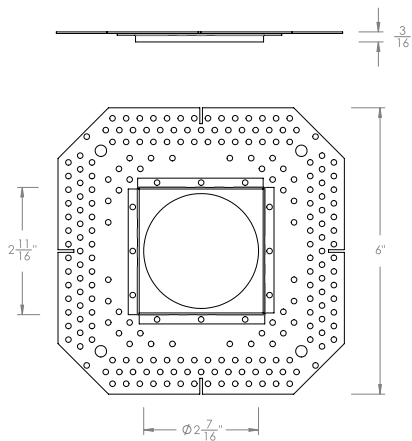

ED1-R-TL
Round Trimless Mudplate

ED1-S-TL
Square Trimless Mudplate

ED1-R-FMA
Round Flush Mount Adapter

ED1-S-FMA
Square Flush Mount Adapter

ED1-TC1
Thick Ceiling Adapter
for ceilings 11/16" to 11/4"

ED1-TC2
Thick Ceiling Adapter
for ceilings 1 5/16" to 2"