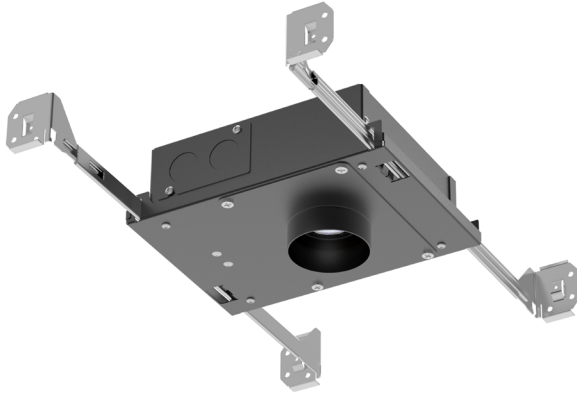

ECO 1" SHALLOW PLENUM

PROJECT: _____

TYPE: _____

NOTE: _____

SPEC-00271 NEW ECO, 1" SP, V-1.0, UPDATED 07/11/2022

ED1SNIC

- The Overachiever, recessed downlight system
- Silent Vu™ Optic Technology provides exceptional light performance with minimal glare
- Installs in low plenum spaces

- New Construction includes (2) galvanized steel adjustable hanger bars
- 5/8" – 2" ceiling thickness
- Min Plenum Height: 2½" Shallow
- Ceiling Material: Drywall, T-bar grid
- Steel junction box with up to (4) ½" knockouts
- Air Tight
- CCEA compliant.