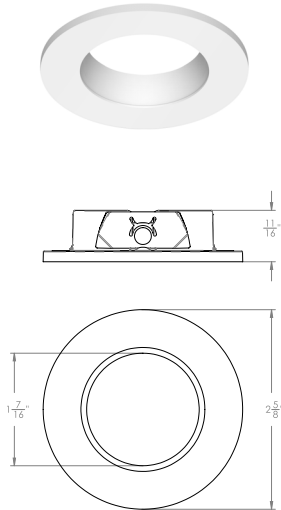

**ECO 1"
SHALLOW PLENUM**

PROJECT: _____

TYPE: _____

NOTE: _____

SPEC-00271 NEW ECO, 1" SP, V-1.0, UPDATED 07/11/2022

ED1SNIC

TRIM STYLES

ED1-RST
Round Standard