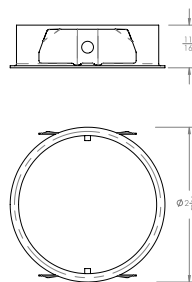

ED1-R-TL
Round Trimless Mudplate

ED1-S-TL
Square Trimless Mudplate

ED1-R-FMA
Round Flush Mount Adapter

ED1-S-FMA
Square Flush Mount Adapter

ED1-TC1
Thick Ceiling Adapter
for ceilings 11/16" to 11/4"

ED1-TC2
Thick Ceiling Adapter
for ceilings 1 5/16" to 2"